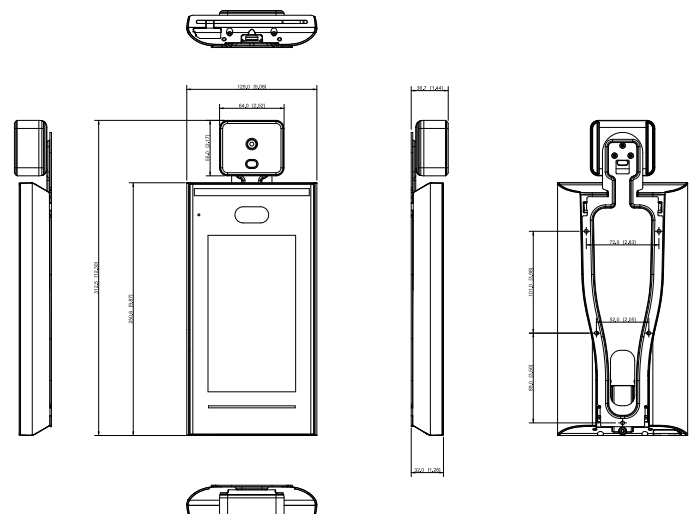

Capacity

User Capacity	100,000
Face Image Capacity	100,000
Card Capacity	100,000
Password Capacity	100,000
Record Capacity	300,000 records

Port

RS-485	1
RS-232	1
Wiegand	1 (input or output)
USB	2 USB2.0 port
Ethernet	1 1000M Ethernet Port 1 10M/100M Ethernet Port
Alarm Input	2 (Switch quantity)
Alarm Output	2 (Relay)
Alarm Linkage	Yes
Exit Button	1
Door Status Detection	1
Lock Control	1

Alarm

Anti-Passback	Yes
Tamper	Yes

Duress	Yes
Door Sensor Timeout	Yes
Intrusion	Yes
Illegal Card Exceeding Threshold	Yes

General

Power Supply	Provided
Power Supply Mode	DC 12V 2A
Power Consumption	≤24W
Product Dimensions	312.5 mm × 129.0 mm × 36.7 mm (12.30" × 5.08" × 1.44")
Packaging Dimensions	Controller packing: 380 mm × 235 mm × 124 mm (14.96" × 9.25" × 4.88") Protective case: 494 mm × 402 mm × 275 mm (19.45" × 15.83" × 10.83")
Working Temperature	Thermometer disabled: -10°C to +55°C (+14°F to +131°F) Thermometer enabled: +15°C to +30°C (+59°F to +86°F)
Working Humidity	0%RH–90%RH (non-condensing)
Working Environment	Indoor
Gross Weight	2.2 kg (4.85 lb)
Installation	Wall mounted
Certifications	CE/FCC

Ordering Information

Type	Model	Description
Face Recognition Access Controller (indoor; temperature measurement)	DHI-ASI7213X-T	7-inch Face Recognition Access Controller (indoor; temperature measurement)

Dimensions (mm[inch])

Application